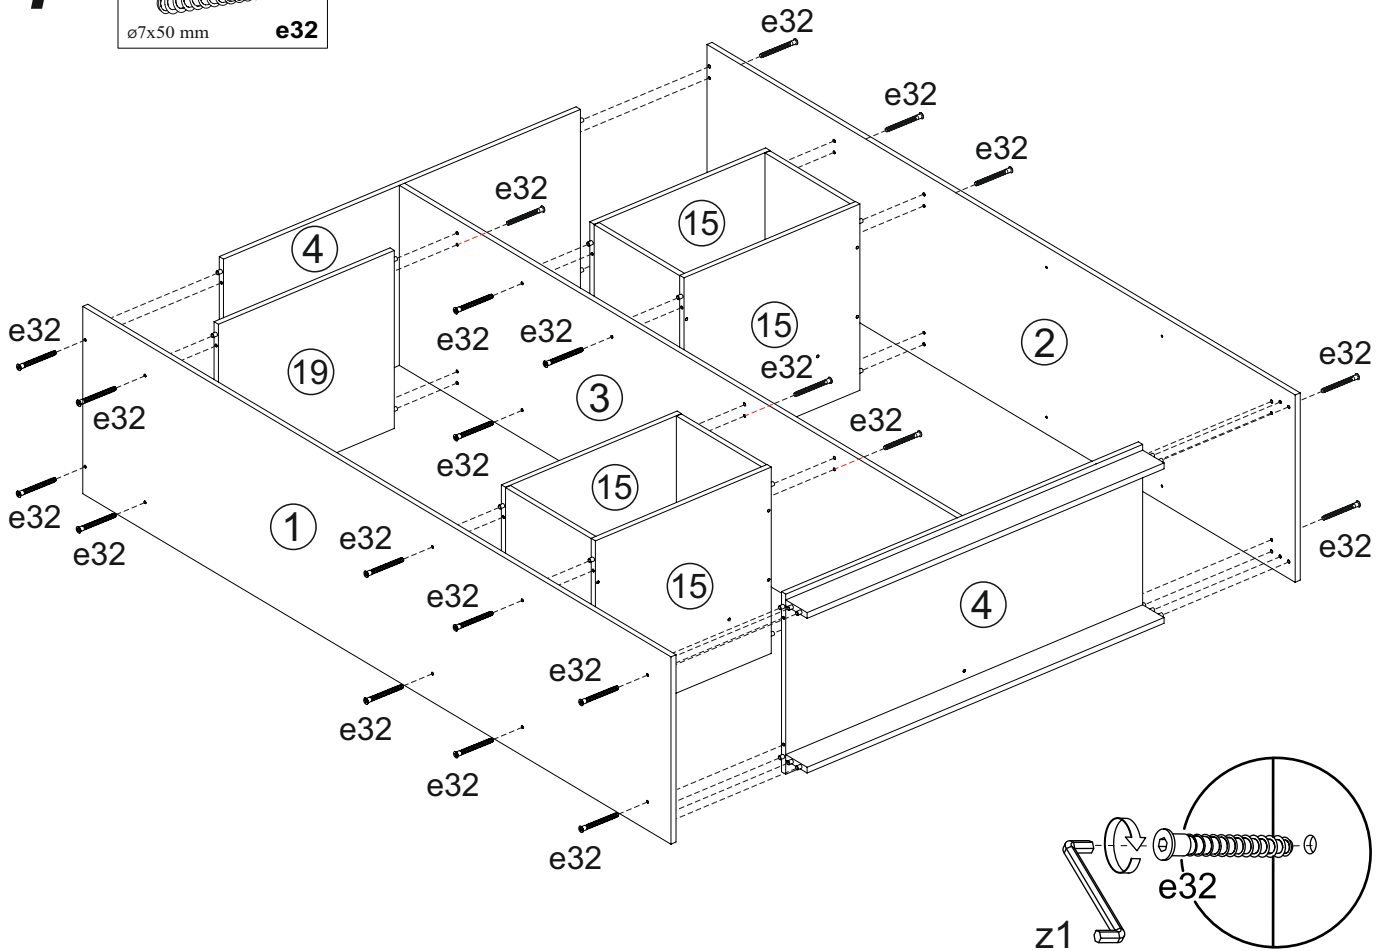

ENG

Dale 2 Doors Wardrobe

UA

Шафа Дейл, 2 двері

2200x1152x520 mm

**To avoid falling**

we recommend fixing the product to the wall using **corners** or **double-sided tape**

ENG

1

2

x2

3

4x
ø7x50 mm
e32

1x
z1

4

28x
ø7x50 mm
e32