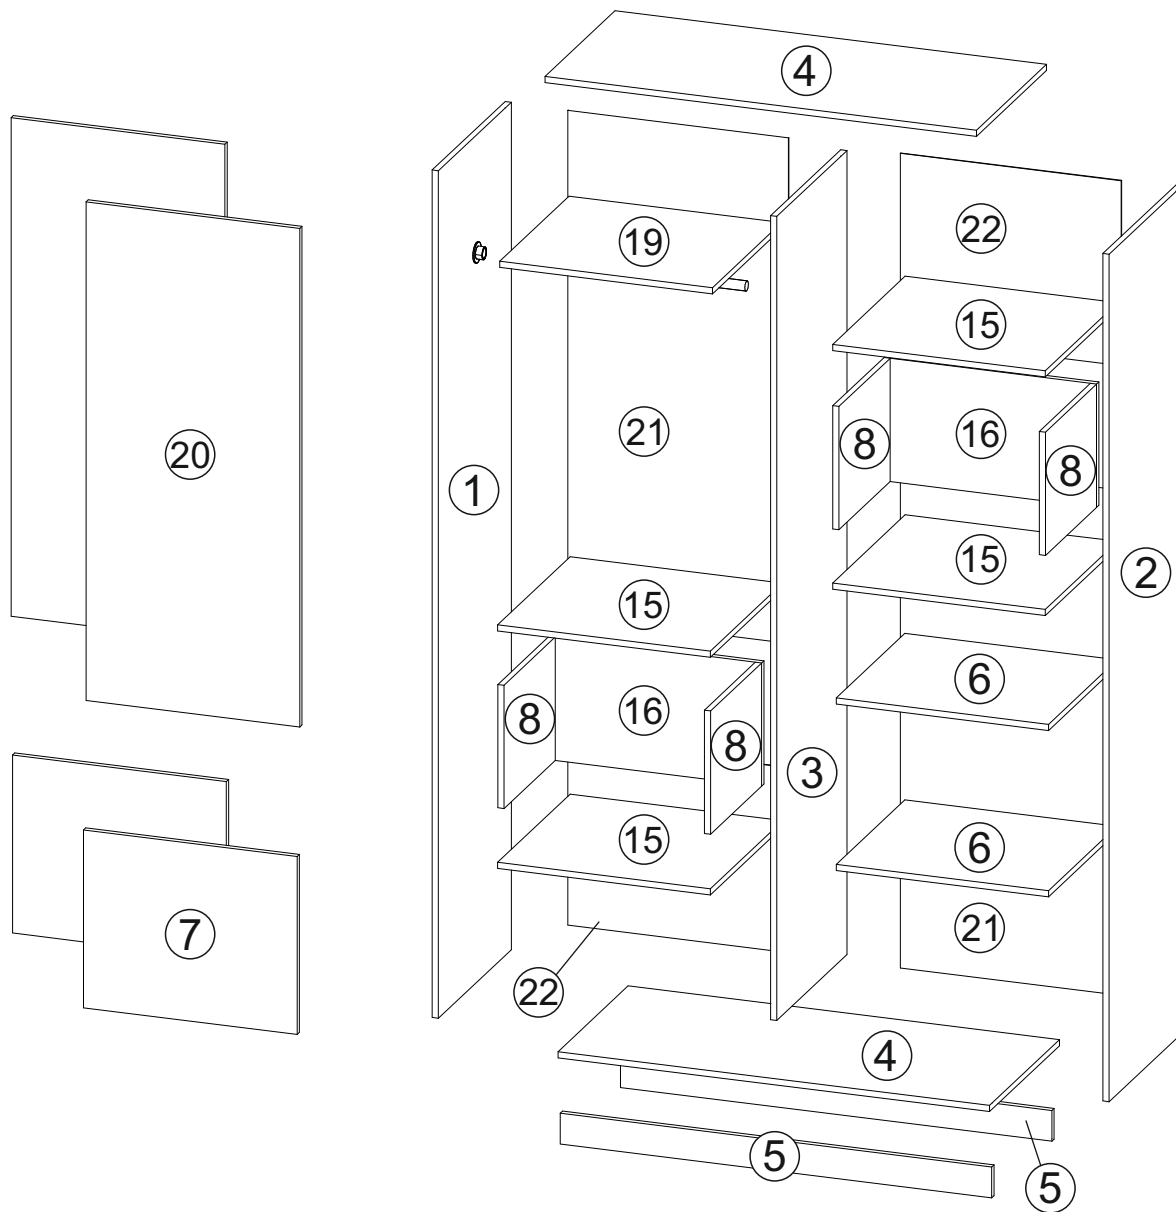

№	size / розмір	pack / уп.	qty / к-ть
1	2200 520	1/3	1
2	2200 520	1/3	1
3	2087 500	1/3	1
4	1120 500	2/3	2
5	1120 80	2/3	2
6	551 490	2/3	2
7	462 555	2/3	2

№	size / розмір	pack / уп.	qty / к-ть
8	320 365	2/3	4
15	552 517	3/3	4
16	552 320	3/3	2
19	552 494	3/3	1
20	1294 555	3/3	2
21	1312 573	3/3	2
22	480 573	3/3	2