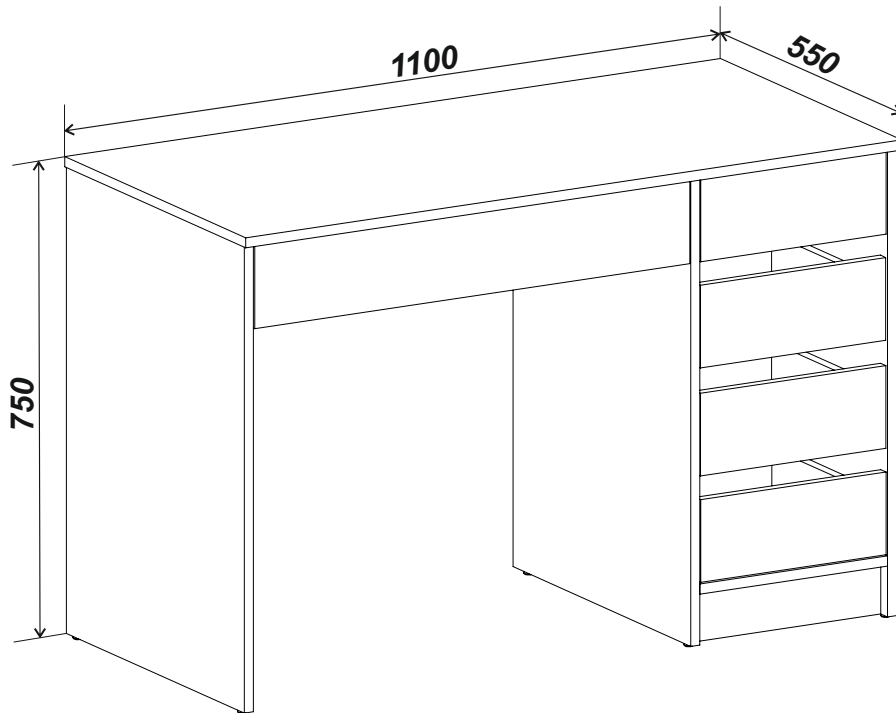

ENG

Desk Profi R

UA

Стіл Профі, правий

750x1100x550 mm

ENG

UA

RULES FOR USE AND CARE OF FURNITURE