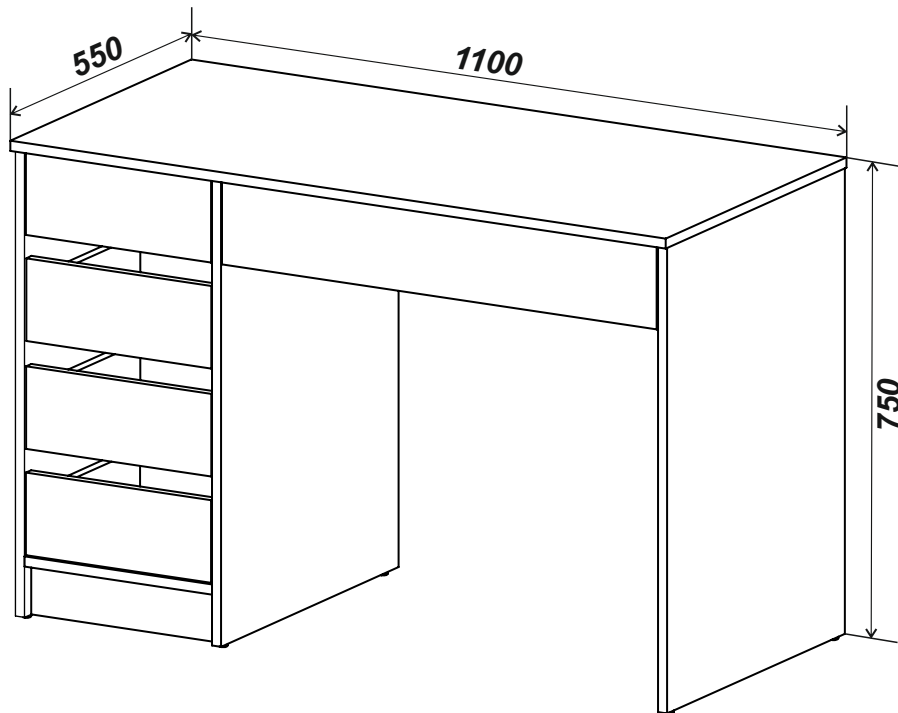

ENG

Desk Profi L

UA

Стіл Профі, лівий

750x1100x550 mm

ENG

UA

RULES FOR USE AND CARE OF FURNITURE