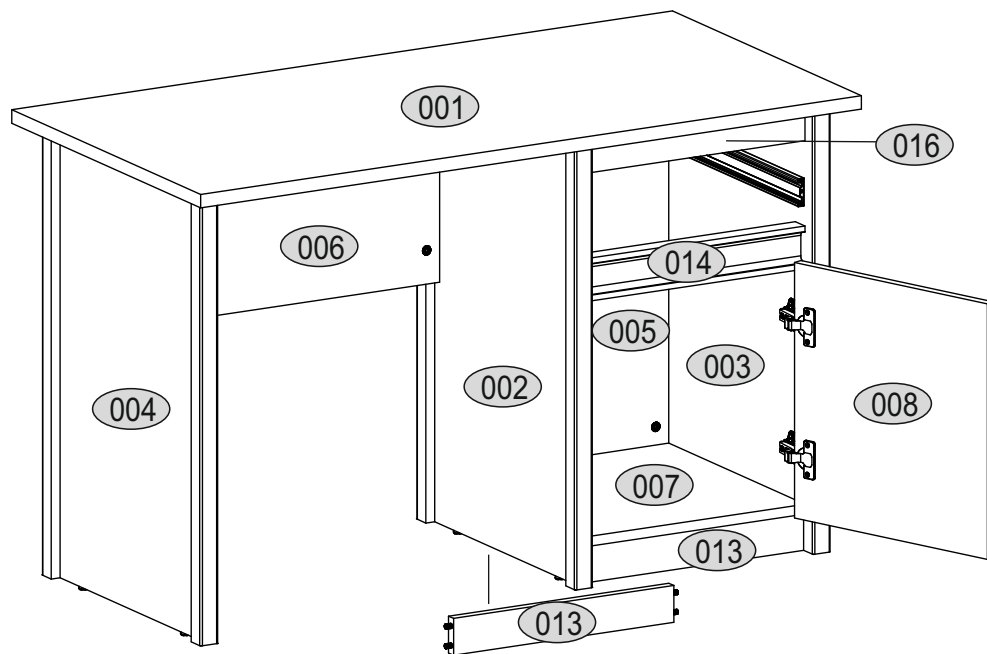

# Installation manual

BIURKO 1D1S\_120

| Code        | Dimensions |     |          | Package |     |
|-------------|------------|-----|----------|---------|-----|
| 001         | 1200       | 594 | 22       | 1       | 2/2 |
| 002         | 728        | 500 | 16/32/32 | 1       | 1/2 |
| 003         | 728        | 500 | 16/32/32 | 1       | 1/2 |
| 004         | 728        | 500 | 16/32/32 | 1       | 1/2 |
| 005         | 668        | 400 | 16       | 1       | 2/2 |
| 006         | 664        | 334 | 16       | 1       | 1/2 |
| 007         | 400        | 428 | 16       | 1       | 2/2 |
| 008         | 416        | 394 | 16       | 1       | 1/2 |
| 009         | 394        | 170 | 16       | 1       | 1/2 |
| 010         | 400        | 100 | 16       | 1       | 2/2 |
| 011         | 400        | 100 | 16       | 1       | 2/2 |
| 012         | 343        | 100 | 16       | 1       | 2/2 |
| 013         | 400        | 60  | 16       | 2       | 2/2 |
| 014         | 400        | 70  | 30       | 1       | 1/2 |
| 015         | 357        | 400 | 3        | 1       | 1/2 |
| 016         | 400        | 60  | 16       | 1       | 2/2 |
| accessories |            |     |          | 1       | 1/2 |