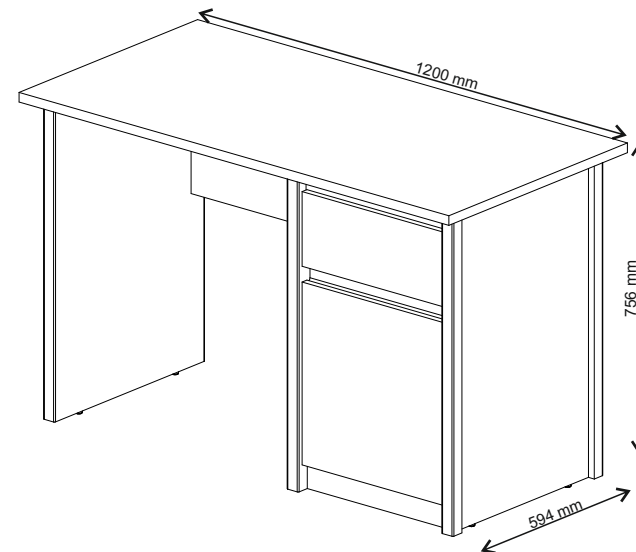

# Installation manual

BIURKO 1D1S\_120

| Code        | Dimensions |     |          | Package |     |
|-------------|------------|-----|----------|---------|-----|
| 001         | 1200       | 594 | 22       | 1       | 2/2 |
| 002         | 728        | 500 | 16/32/32 | 1       | 1/2 |
| 003         | 728        | 500 | 16/32/32 | 1       | 1/2 |
| 004         | 728        | 500 | 16/32/32 | 1       | 1/2 |
| 005         | 668        | 400 | 16       | 1       | 2/2 |
| 006         | 664        | 334 | 16       | 1       | 1/2 |
| 007         | 400        | 428 | 16       | 1       | 2/2 |
| 008         | 416        | 394 | 16       | 1       | 1/2 |
| 009         | 394        | 170 | 16       | 1       | 1/2 |
| 010         | 400        | 100 | 16       | 1       | 2/2 |
| 011         | 400        | 100 | 16       | 1       | 2/2 |
| 012         | 343        | 100 | 16       | 1       | 2/2 |
| 013         | 400        | 60  | 16       | 2       | 2/2 |
| 014         | 400        | 70  | 30       | 1       | 1/2 |
| 015         | 357        | 400 | 3        | 1       | 1/2 |
| 016         | 400        | 60  | 16       | 1       | 2/2 |
| accessories |            |     |          | 1       | 1/2 |