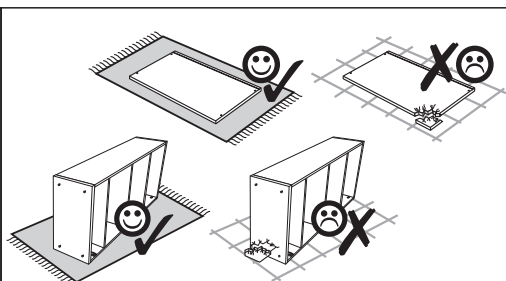

Installation manual

BRENT Regał 1D1S

| Code | Dimensions | | | Package | |
|--------------------|------------|-------|-------|---------|---------|
| | Height | Depth | Width | Qty | Package |
| 001 | 1909 | 379 | 16/30 | 1 | 2/3 |
| 002 | 1909 | 379 | 16/30 | 1 | 2/3 |
| 003 | 620 | 385 | 16 | 1 | 1/3 |
| 004 | 556 | 371 | 16 | 1 | 1/3 |
| 005 | 556 | 339 | 16 | 1 | 1/3 |
| 006 | 556 | 336 | 16 | 1 | 1/3 |
| 007 | 556 | 336 | 16 | 2 | 1/3 |
| 008 | 1504 | 550 | 18 | 1 | 3/3 |
| 011 | 1811 | 287 | 3 | 2 | 2/3 |
| 016 | 499 | 160 | 16 | 1 | 1/3 |
| 017 | 300 | 160 | 16 | 1 | 1/3 |
| 018 | 300 | 160 | 16 | 1 | 1/3 |
| 019 | 284 | 60 | 16 | 1 | 1/3 |
| 024 | 302 | 517 | 3 | 1 | 2/3 |
| 025 | 550 | 280 | 18 | 1 | 1/3 |
| Accessories | | | | 1 | 1/3 |