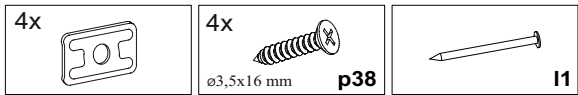

№	size / розмір		pack / уп.	qty / к-ть
1	1600	350	1/1	1
2	1566	318	1/1	1
3	396	308	1/1	4
4	314	332	1/1	1
5	314	332	1/1	1
6	297	318	1/1	1
7	297	318	1/1	1
8	782	317	1/1	1
9	395	317	1/1	2

1

2

x4

3

4

5

6

7

8

EN

The dowels are not included. Purchase separately.
If you are buying a dowel for fastening to drywall, any type will do.
If it's for another type of wall, it is preferable that the diameter is at least 12 mm.