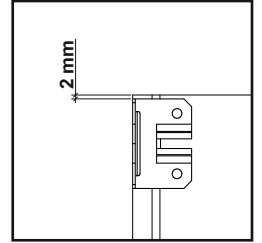

№	size / розмір		pack / уп.	qty / к-ть
1	1600	350	1/1	1
2	1566	318	1/1	1
3	396	308	1/1	4
4	314	332	1/1	1
5	314	332	1/1	1
6	297	318	1/1	1
7	297	318	1/1	1
8	782	317	1/1	1
9	395	317	1/1	2

1

2

x4

3

4

5

6

7

8

EN

The dowels are not included. Purchase separately.
If you are buying a dowel for fastening to drywall, any type will do.
If it's for another type of wall, it is preferable that the diameter is at least 12 mm.