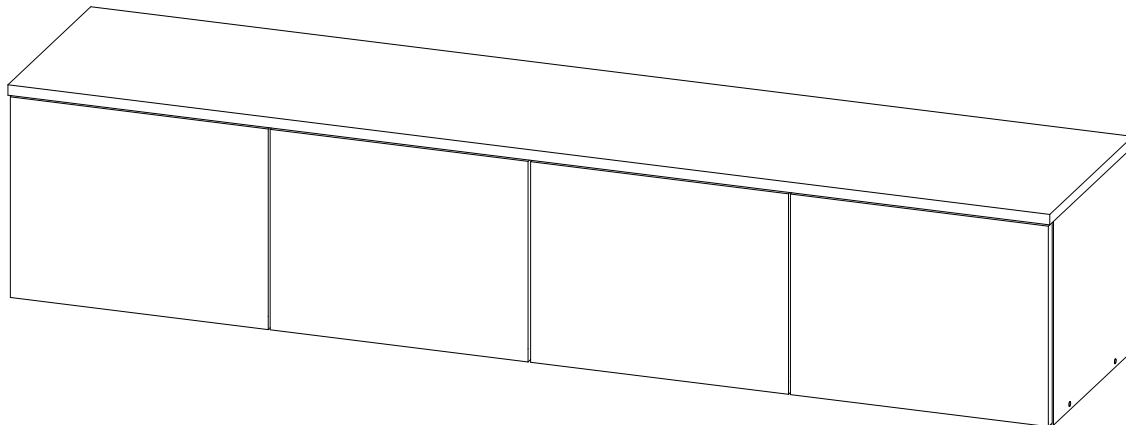

ENG Levia TV Unit with Doors

UA Підвісна ТВ тумба Левія

330x1600x350 mm

ENG

UA

RULES FOR USE AND CARE OF FURNITURE

1. Use furniture only in dry rooms protected from the effects of weather conditions.
2. Install with suitable tools according to these assembly instructions.
3. Try to assemble as close to the location as possible.
4. The body is assembling in a horizontal position.
5. Before moving furniture, make sure that it is not loaded with items.