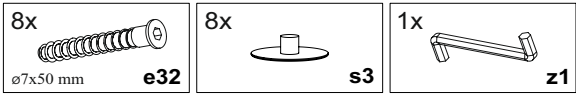

№	size / розмір		pack / уп.	qty / к-ть
1	1600	350	1/1	1
2	1566	318	1/1	1
3	396	308	1/1	4
4	314	332	1/1	1
5	314	332	1/1	1
6	297	318	1/1	1
7	297	318	1/1	1
8	782	317	1/1	1
9	395	317	1/1	2

1

2

x4

3

4

5

6

7

8

EN

The dowels are not included. Purchase separately.
If you are buying a dowel for fastening to drywall, any type will do.
If it's for another type of wall, it is preferable that the diameter is at least 12 mm.